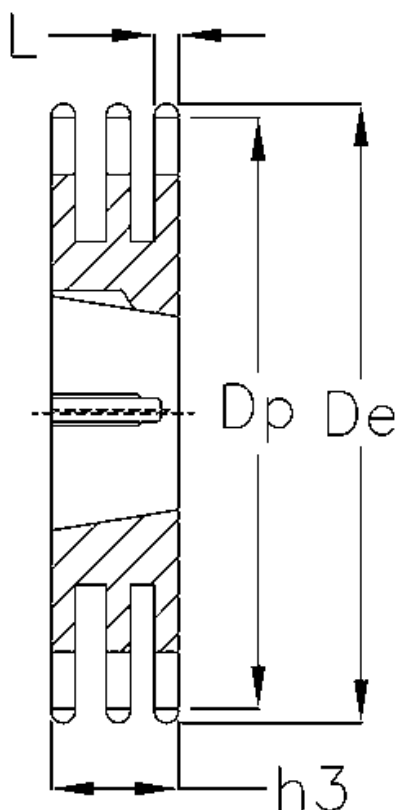

Data Sheet

Article number: 616033003025

Description: Taperbored sprocket 06 B-3 Z=25 triplex
for bushing 1210

Measures

Bush = 1210
C = 1
Chain = -
Chain size = 3/8" x 7/32"
De = 80
Dp = 76.02
H = 25.6
h3 = 25.6

Material = Stål
Number of teeth = 25